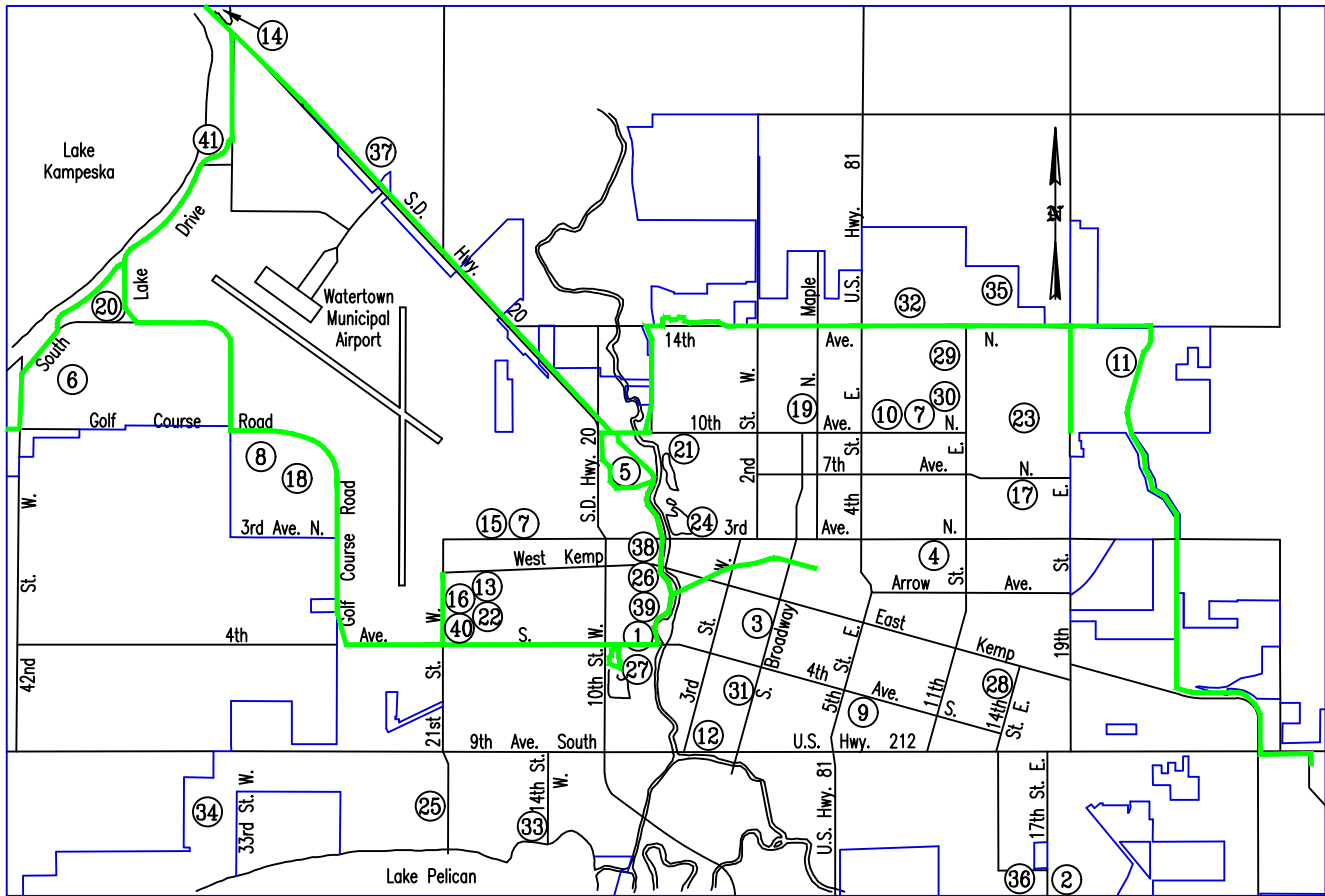

CITY PARKS MAP

- | | |
|---|---|
| <ol style="list-style-type: none"> 1. 4th Ave. Ballfield
Kapeska Blvd. & 4th Ave. SW 2. Anza Soccer Complex
1620 17th St. SE 3. Auditorium
125 S. Broadway 4. Belmont Park
3rd Ave. & 9th St. NE 5. Bramble Park Zoo
SD Hwy. 20 6. Cattail Crossing Golf Course
351 South Lake Drive 7. Community Garden Sites
10th Ave. & 8th St. NE and
3rd Ave. & 18th St. NW 8. Derby Downs
3000 Golf Course Road NW 9. Diamondball Park
4th Ave. & 6th St. SE 10. Dog Park
10th Ave. & 7th St. NE 11. Eastwoods Park
12th Ave. & 23rd St. NE 12. Family Aquatic Center
US Hwy. 212 & 3rd St. SW 13. Fieldhouse
1900 West Kemp 14. Forsberg Park
SD Hwy. 20 & South Lake Drive 15. Foundation Fields
1800 3rd Ave. NW 16. George E. Maas Ice Arena/Expo Building
112 21st St. SW 17. Harper Park
Sunrise Dr. & 6th Ave. NE 18. Herzog Park
28th St. & 5th Ave. NW 19. Highland Park
N. Broadway & Highland Blvd. 20. Jackson Park/Disc Golf Course
250 South Lake Drive 21. Kiddie Pond/Disc Golf Course
10th Ave. & 7th St. NW | <ol style="list-style-type: none"> 22. Koch Complex
21st St. SW (Behind Ice Arena) 23. Lincoln Park
11th Ave. & 16th St. NE 24. Lions Park
605 3rd Ave. NW 25. Mallard Cove Park
21st St. & 11th Ave. SW 26. McKinley Park
Kemp Ave. & Kapeska Blvd. (south side) 27. McLaughlin Nature Area
4th Ave. S. & SD Hwy. 20 28. Morningside Park
1st Ave. & 13th St. SE 29. Mt. Hope Cemetery
1333 11th St. NE 30. Mt. Hope Soccer Fields
10th Ave. & 11th St. NE 31. Nelson Park
S. Broadway & 5th Ave. SW 32. Northridge Park
Northridge Drive & 7th St. NE 33. Pelican Park
14th St. SW & Lake Pelican 34. Pelican View Park
34th St. & 13th Ave. SW 35. Prairie Lakes Wellness Center
1515 15th St. NE 36. Premier Fields
1512 17th St. SE 37. Recreational Trail
Along Sioux River, SD Hwy. 20, North Lake Drive
& South Lake Drive, Golf Course Road, 14th Ave. N.
and then South to the Redlin Art Center 38. Riverside Park
Kemp Ave. & Kapeska Blvd. (north side) 39. Sioux Park
Kapeska Blvd. & 4th Ave. SW 40. Skate Park
314 21st St. SW 41. Stokes-Thomas Lake City Park
90 South Lake Drive |
|---|---|